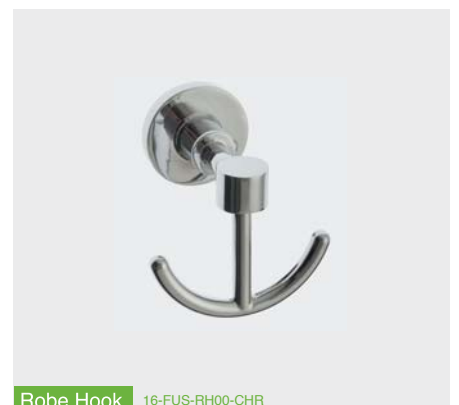

FUSION

METAL BATHROOM ACCESSORIES

- CLEAN LINES AND DESIGN
- DURABLE
- IMPORTED CLASSIC RANGE

- VALUE FOR MONEY
- CONTEMPORARY DESIGN
- EASILY INSTALLED

Toilet Paper Holder 16-FUS-TPH0-CHR

Towel Ring 16-FUS-TR00-CHR

Toothbrush Tumbler Holder 16-FUS-TTH0-CHR

Single Towel Rail (700mm) 16-FUS-STR0-CHR

Soap Basket 16-FUS-SB00-CHR

Double Towel Rail (700mm) 16-FUS-DTR0-CHR

Robe Hook 16-FUS-RH00-CHR

5 Piece Set 16-FUS-5PCS-CHR