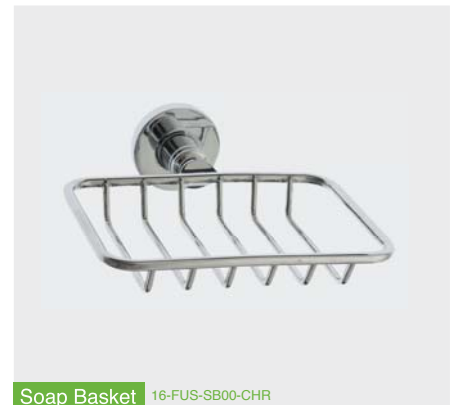

FUSION

METAL BATHROOM ACCESSORIES

- CLEAN LINES AND DESIGN
- DURABLE
- IMPORTED CLASSIC RANGE

- VALUE FOR MONEY
- CONTEMPORARY DESIGN
- EASILY INSTALLED

Toilet Paper Holder 16-FUS-TPH0-CHR

Towel Ring 16-FUS-TR00-CHR

Toothbrush Tumbler Holder 16-FUS-TTH0-CHR

Single Towel Rail (700mm) 16-FUS-STR0-CHR

Soap Basket 16-FUS-SB00-CHR

Double Towel Rail (700mm) 16-FUS-DTR0-CHR

Robe Hook 16-FUS-RH00-CHR

5 Piece Set 16-FUS-5PCS-CHR