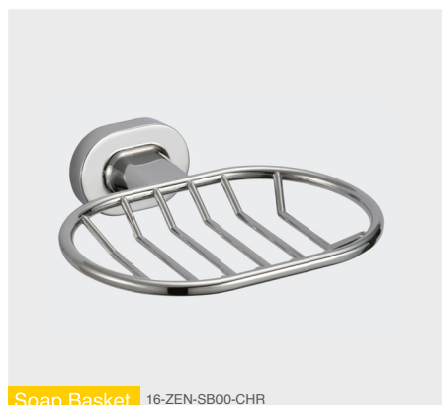

# ZENNA

- MODERN DESIGN
- EASILY INSTALLED
- SOLID
- DURABLE
- VERSATILE

Toilet Paper Holder 16-ZEN-TPH0-CHR

Fixed Toilet Paper Holder 16-ZEN-TPH1-CHR

Towel Ring 16-ZEN-TR00-CHR

Single Towel Rail 16-ZEN-STR0-CHR

Toothbrush Tumbler Holder 16-ZEN-TTH0-CHR

Double Towel Rail 16-ZEN-DTR0-CHR

Soap Basket 16-ZEN-SB00-CHR

Towel Hook 16-ZEN-TH00-CHR