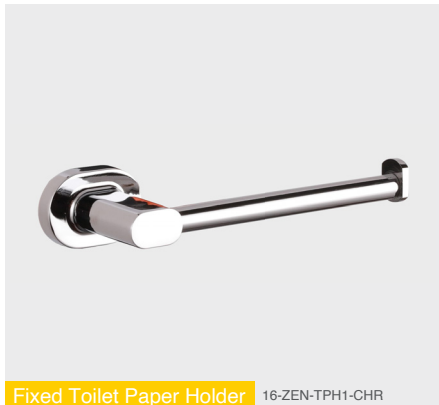

# ZENNA

- MODERN DESIGN
- EASILY INSTALLED
- SOLID
- DURABLE
- VERSATILE

Toilet Paper Holder 16-ZEN-TPH0-CHR

Fixed Toilet Paper Holder 16-ZEN-TPH1-CHR

Towel Ring 16-ZEN-TR00-CHR

Single Towel Rail 16-ZEN-STR0-CHR

Toothbrush Tumbler Holder 16-ZEN-TTH0-CHR

Double Towel Rail 16-ZEN-DTR0-CHR

Soap Basket 16-ZEN-SB00-CHR

Towel Hook 16-ZEN-TH00-CHR