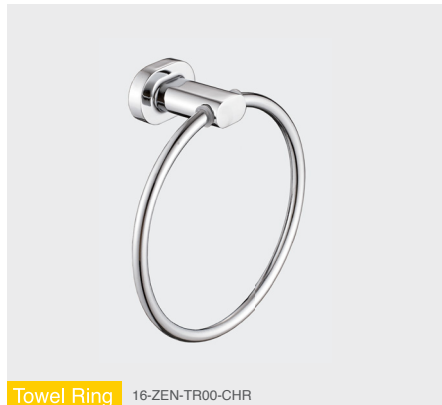

# ZENNA

- MODERN DESIGN
- EASILY INSTALLED
- SOLID
- DURABLE
- VERSATILE

Toilet Paper Holder 16-ZEN-TPH0-CHR

Fixed Toilet Paper Holder 16-ZEN-TPH1-CHR

Towel Ring 16-ZEN-TR00-CHR

Single Towel Rail 16-ZEN-STR0-CHR

Toothbrush Tumbler Holder 16-ZEN-TTH0-CHR

Double Towel Rail 16-ZEN-DTR0-CHR

Soap Basket 16-ZEN-SB00-CHR

Towel Hook 16-ZEN-TH00-CHR