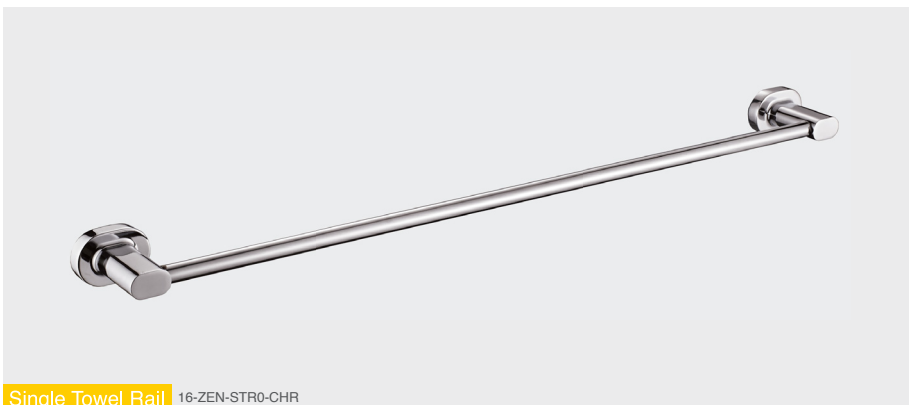

# ZENNA

- MODERN DESIGN
- EASILY INSTALLED
- SOLID
- DURABLE
- VERSATILE

Toilet Paper Holder 16-ZEN-TPH0-CHR

Fixed Toilet Paper Holder 16-ZEN-TPH1-CHR

Towel Ring 16-ZEN-TR00-CHR

Single Towel Rail 16-ZEN-STR0-CHR

Toothbrush Tumbler Holder 16-ZEN-TTH0-CHR

Double Towel Rail 16-ZEN-DTR0-CHR

Soap Basket 16-ZEN-SB00-CHR

Towel Hook 16-ZEN-TH00-CHR