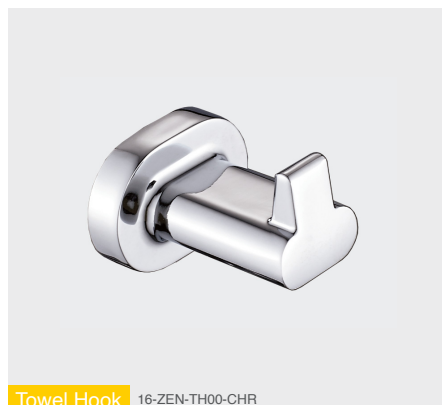

# ZENNA

- MODERN DESIGN
- EASILY INSTALLED
- SOLID
- DURABLE
- VERSATILE

Toilet Paper Holder 16-ZEN-TPH0-CHR

Fixed Toilet Paper Holder 16-ZEN-TPH1-CHR

Towel Ring 16-ZEN-TR00-CHR

Single Towel Rail 16-ZEN-STR0-CHR

Toothbrush Tumbler Holder 16-ZEN-TTH0-CHR

Double Towel Rail 16-ZEN-DTR0-CHR

Soap Basket 16-ZEN-SB00-CHR

Towel Hook 16-ZEN-TH00-CHR