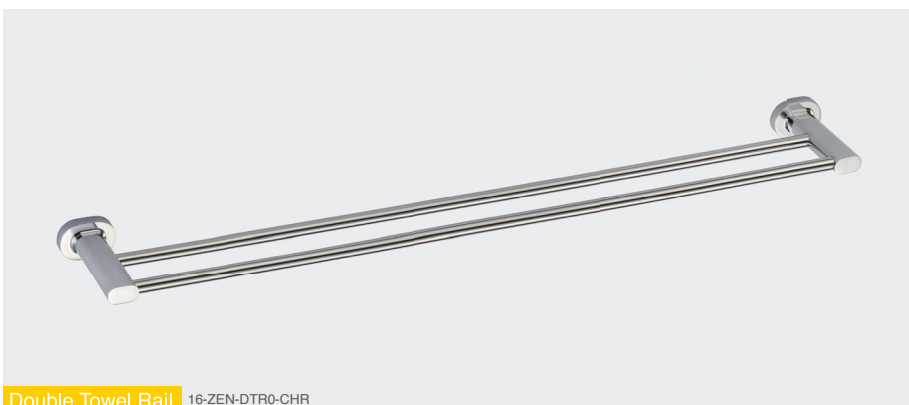

# ZENNA

- MODERN DESIGN
- EASILY INSTALLED
- SOLID
- DURABLE
- VERSATILE

Toilet Paper Holder 16-ZEN-TPH0-CHR

Fixed Toilet Paper Holder 16-ZEN-TPH1-CHR

Towel Ring 16-ZEN-TR00-CHR

Single Towel Rail 16-ZEN-STR0-CHR

Toothbrush Tumbler Holder 16-ZEN-TTH0-CHR

Double Towel Rail 16-ZEN-DTR0-CHR

Soap Basket 16-ZEN-SB00-CHR

Towel Hook 16-ZEN-TH00-CHR