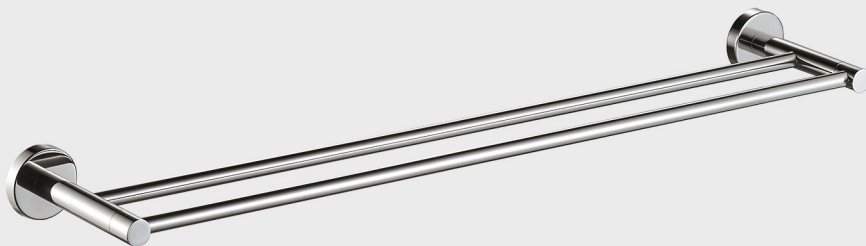

Bodie
Steel

SKYE

- QUALITY STAINLESS STEEL
- MODERN DESIGN
- EASILY INSTALLED
- SOLID
- DURABLE
- VERSATILE

Fixed Toilet Paper Holder 15-SKY-TPH0-SS0

Toilet Paper Holder with Lid 15-SKY-TPH1-SS0

Towel Ring 15-SKY-TR00-SS0

Single Towel Rail 15-SKY-STR0-SS0

Toothbrush Tumbler Holder 15-SKY-TTH0-SS0

Double Towel Rail 15-SKY-DTR0-SS0

Soap Basket 15-SKY-SB00-SS0

Glass Shelf 15-SKY-GS00-SS0

Toilet Brush Holder 15-SKY-TBH0-SS0

Towel Hook 15-SKY-TH00-SS0