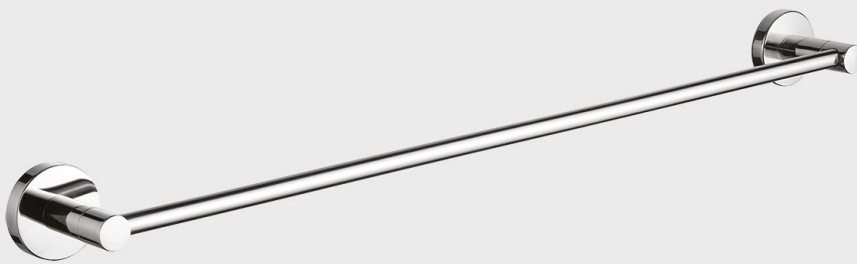

Bodie
Steel

SKYE

- QUALITY STAINLESS STEEL
- MODERN DESIGN
- EASILY INSTALLED
- SOLID
- DURABLE
- VERSATILE

Fixed Toilet Paper Holder 15-SKY-TPH0-SS0

Toilet Paper Holder with Lid 15-SKY-TPH1-SS0

Towel Ring 15-SKY-TR00-SS0

Single Towel Rail 15-SKY-STR0-SS0

Toothbrush Tumbler Holder 15-SKY-TTH0-SS0

Double Towel Rail 15-SKY-DTR0-SS0

Soap Basket 15-SKY-SB00-SS0

Glass Shelf 15-SKY-GS00-SS0

Toilet Brush Holder 15-SKY-TBH0-SS0

Towel Hook 15-SKY-TH00-SS0