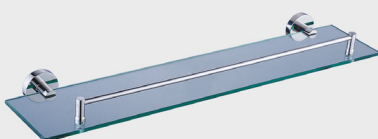

Bodie
Steel

SKYE

- QUALITY STAINLESS STEEL
- MODERN DESIGN
- EASILY INSTALLED
- SOLID
- DURABLE
- VERSATILE

Fixed Toilet Paper Holder 15-SKY-TPH0-SS0

Toilet Paper Holder with Lid 15-SKY-TPH1-SS0

Towel Ring 15-SKY-TR00-SS0

Single Towel Rail 15-SKY-STR0-SS0

Toothbrush Tumbler Holder 15-SKY-TTH0-SS0

Double Towel Rail 15-SKY-DTR0-SS0

Soap Basket 15-SKY-SB00-SS0

Glass Shelf 15-SKY-GS00-SS0

Toilet Brush Holder 15-SKY-TBH0-SS0

Towel Hook 15-SKY-TH00-SS0