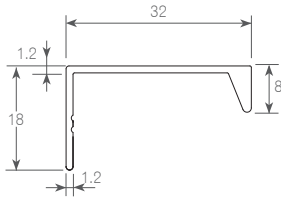

1005
matt
black

ITEM 1894 | **BUFFALO GRASS GRIP**
 MATERIAL | ALUMINIUM
 SIZE | 3M | RAH1040

1005
matt
black

ITEM 1020/1 | **RECESS POST BOX HANDLE**
 MATERIAL | ALUMINIUM
 SIZE | 128MM | RAH205

1005
matt
black

ITEM 642 | **SKYLER HANDLE**
 MATERIAL | ZINC
 SIZE | 128MM | RIH2194 | RIH288
 | 224MM | RIH293 | RIH295

204
antique
silver

104
chrome

ITEM 1661 | **SKYLER KNOB**
 MATERIAL | ZINC
 SIZE | 40 X 20MM | RIH329 | RIH337