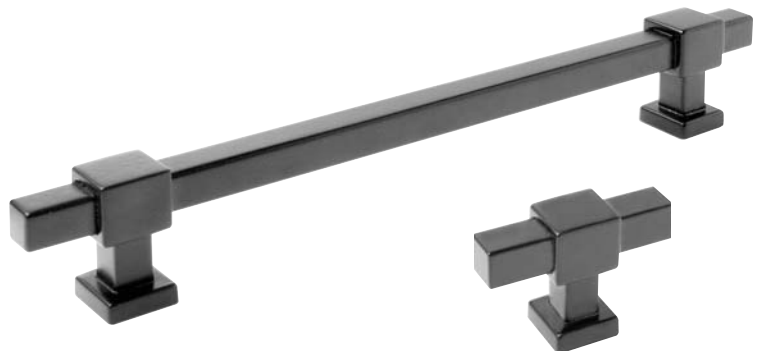

the perfect black addition handle range to fit on any cabinet and give your furniture cabinets a modern, contemporary look....

ITEM 1776 | **GRIFFE HANDLE**
 MATERIAL | ZINC
 SIZE ↔-----↔ | 160MM | RIH1459
 | 320MM | RIH1460

1005
matt
black

ITEM 1775 | **CURVE HANDLE**
 MATERIAL | ZINC
 SIZE ↔-----↔ | 160MM | RIH1423 | RIH1424
 | 320MM | RIH1425 | RIH1426

107
SF
stainless steel
finish

1005
matt
black
finish

ITEM 194/5 | **ISETTA HANDLE & KNOB**
 MATERIAL | ZINC
 SIZE ↔-----↔ | 128MM | RAH1041
 KNOB | RAK304

1005
 matt
 black

ITEM 1018/9 | **GALANDO HANDLE & KNOB**
 MATERIAL | ZINC
 SIZE ↔-----↔ | 192MM | RAH1042
 KNOB | RAK305

1005
 matt
 black

ITEM 1003/891 | **SASKIA HANDLE & BELLA KNOB**
 MATERIAL | ZINC
 SIZE ↔-----↔ | 192MM | RAH122
 KNOB | RAK306

1005
 matt
 black

ITEM 901 | **ATLANTA HANDLE & KNOB**
 MATERIAL | ALUMINIUM
 SIZE ↔-----↔ | 160MM | RAH1050
 SIZE ↔-----↔ | 256MM | RAH1051
 KNOB | RAK298

1005
 matt
 black

ITEM 72/27 | **12MM BAR HANDLE & Ø14MM KNOB**
 MATERIAL | ALUMINIUM
 SIZE ↔-----↔ | 160MM/220MM | RAH171
 SIZE ↔-----↔ | 334MM/394MM | RAH172
 KNOB | RAK299