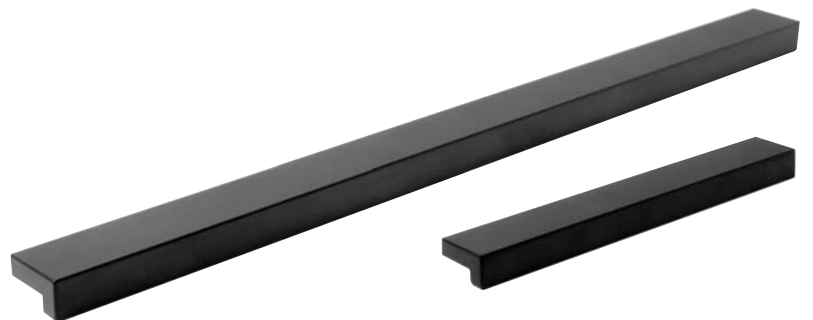

ITEM 457 | **L-GRIP HANDLE**
MATERIAL | ALUMINIUM
SIZE ↔-----↔ | 128MM | RAH1055
| 288MM | RAH1056

1005
matt
black